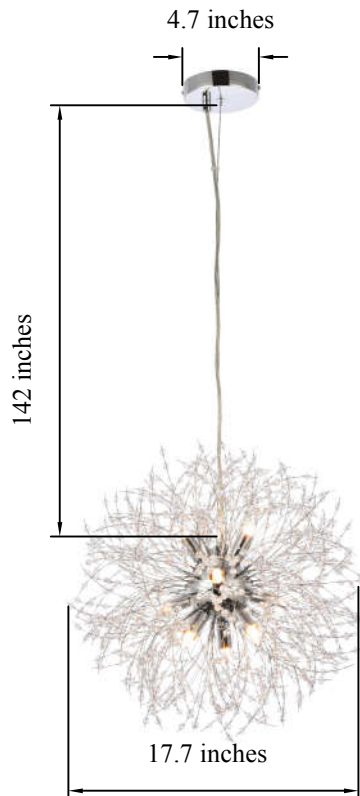

## SOLACE COLLECTION

SOLACE 1-Light Chrome Pendant Clear Crystal

Chrome  
Item No:3507D18C

Gold  
Item No:3507D18G

Available Finishes

The Collection is composed of ,Pendants

### Dimensions

Canopy Size(in)	D4.7"H1"
Chain/Rod Length	142"
Length	N/A
Width	17.7"
Height	17.7"
Maximum Height	153.5"

### Specifications

Finish	2 Finishes
Material	Iron / Crystal
Crystal Color	Clear
Type	Pendant
Hanging Device	Steel Wire
Voltage	110-125V
Dimmable	NO
Warranty	1 Year Limited
Shipment Type	Small Parcel